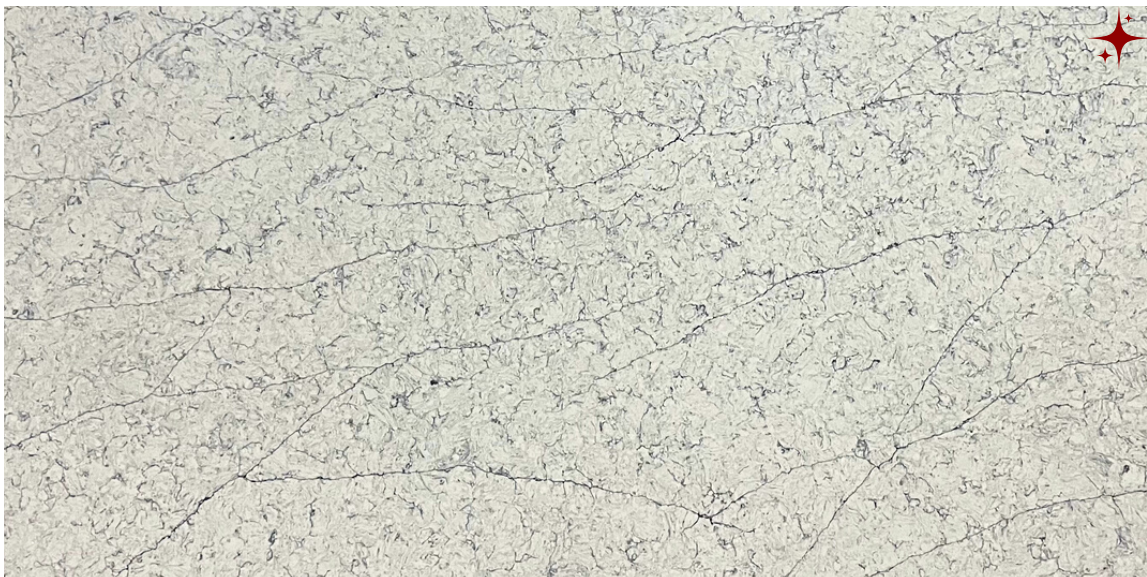

HIMALAYA

Sizes: 3200X1600   Thickness: 20MM/30MM